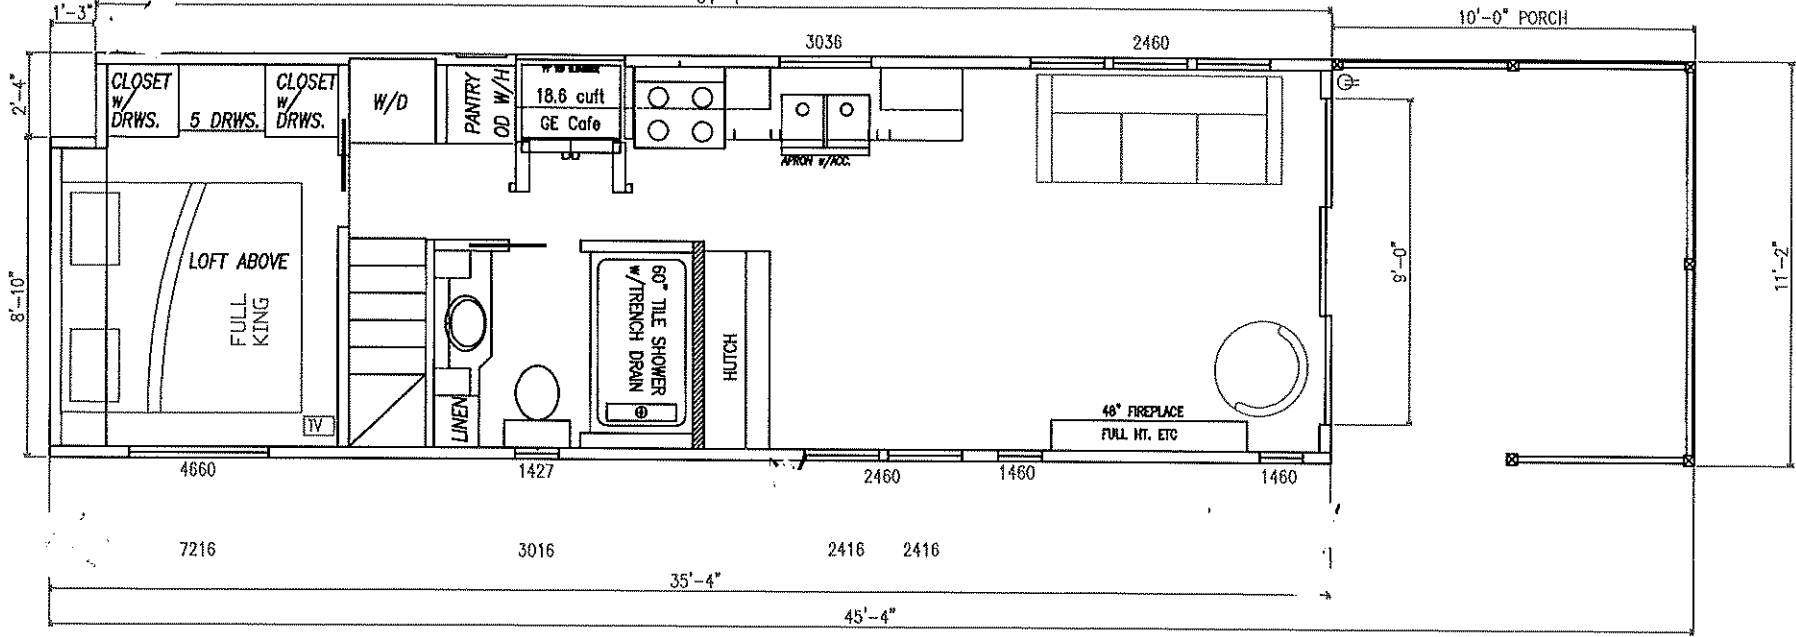

2016
OMIT

3016

3016

2416

2416

2416

34'-1"

10'-0" PORCH

5321

 Park Models	MODEL NAME Eldorado Super Rear Loft Straight Frame	PLAN NO. DHB-9051PWD	UNIT SIZE 11,5 x 46
	DEALER / CUSTOMER PHILLIPS / STOCK	DATE: 8/7/2025	DWN. BY DREW HOSTETLER

PmH

15153